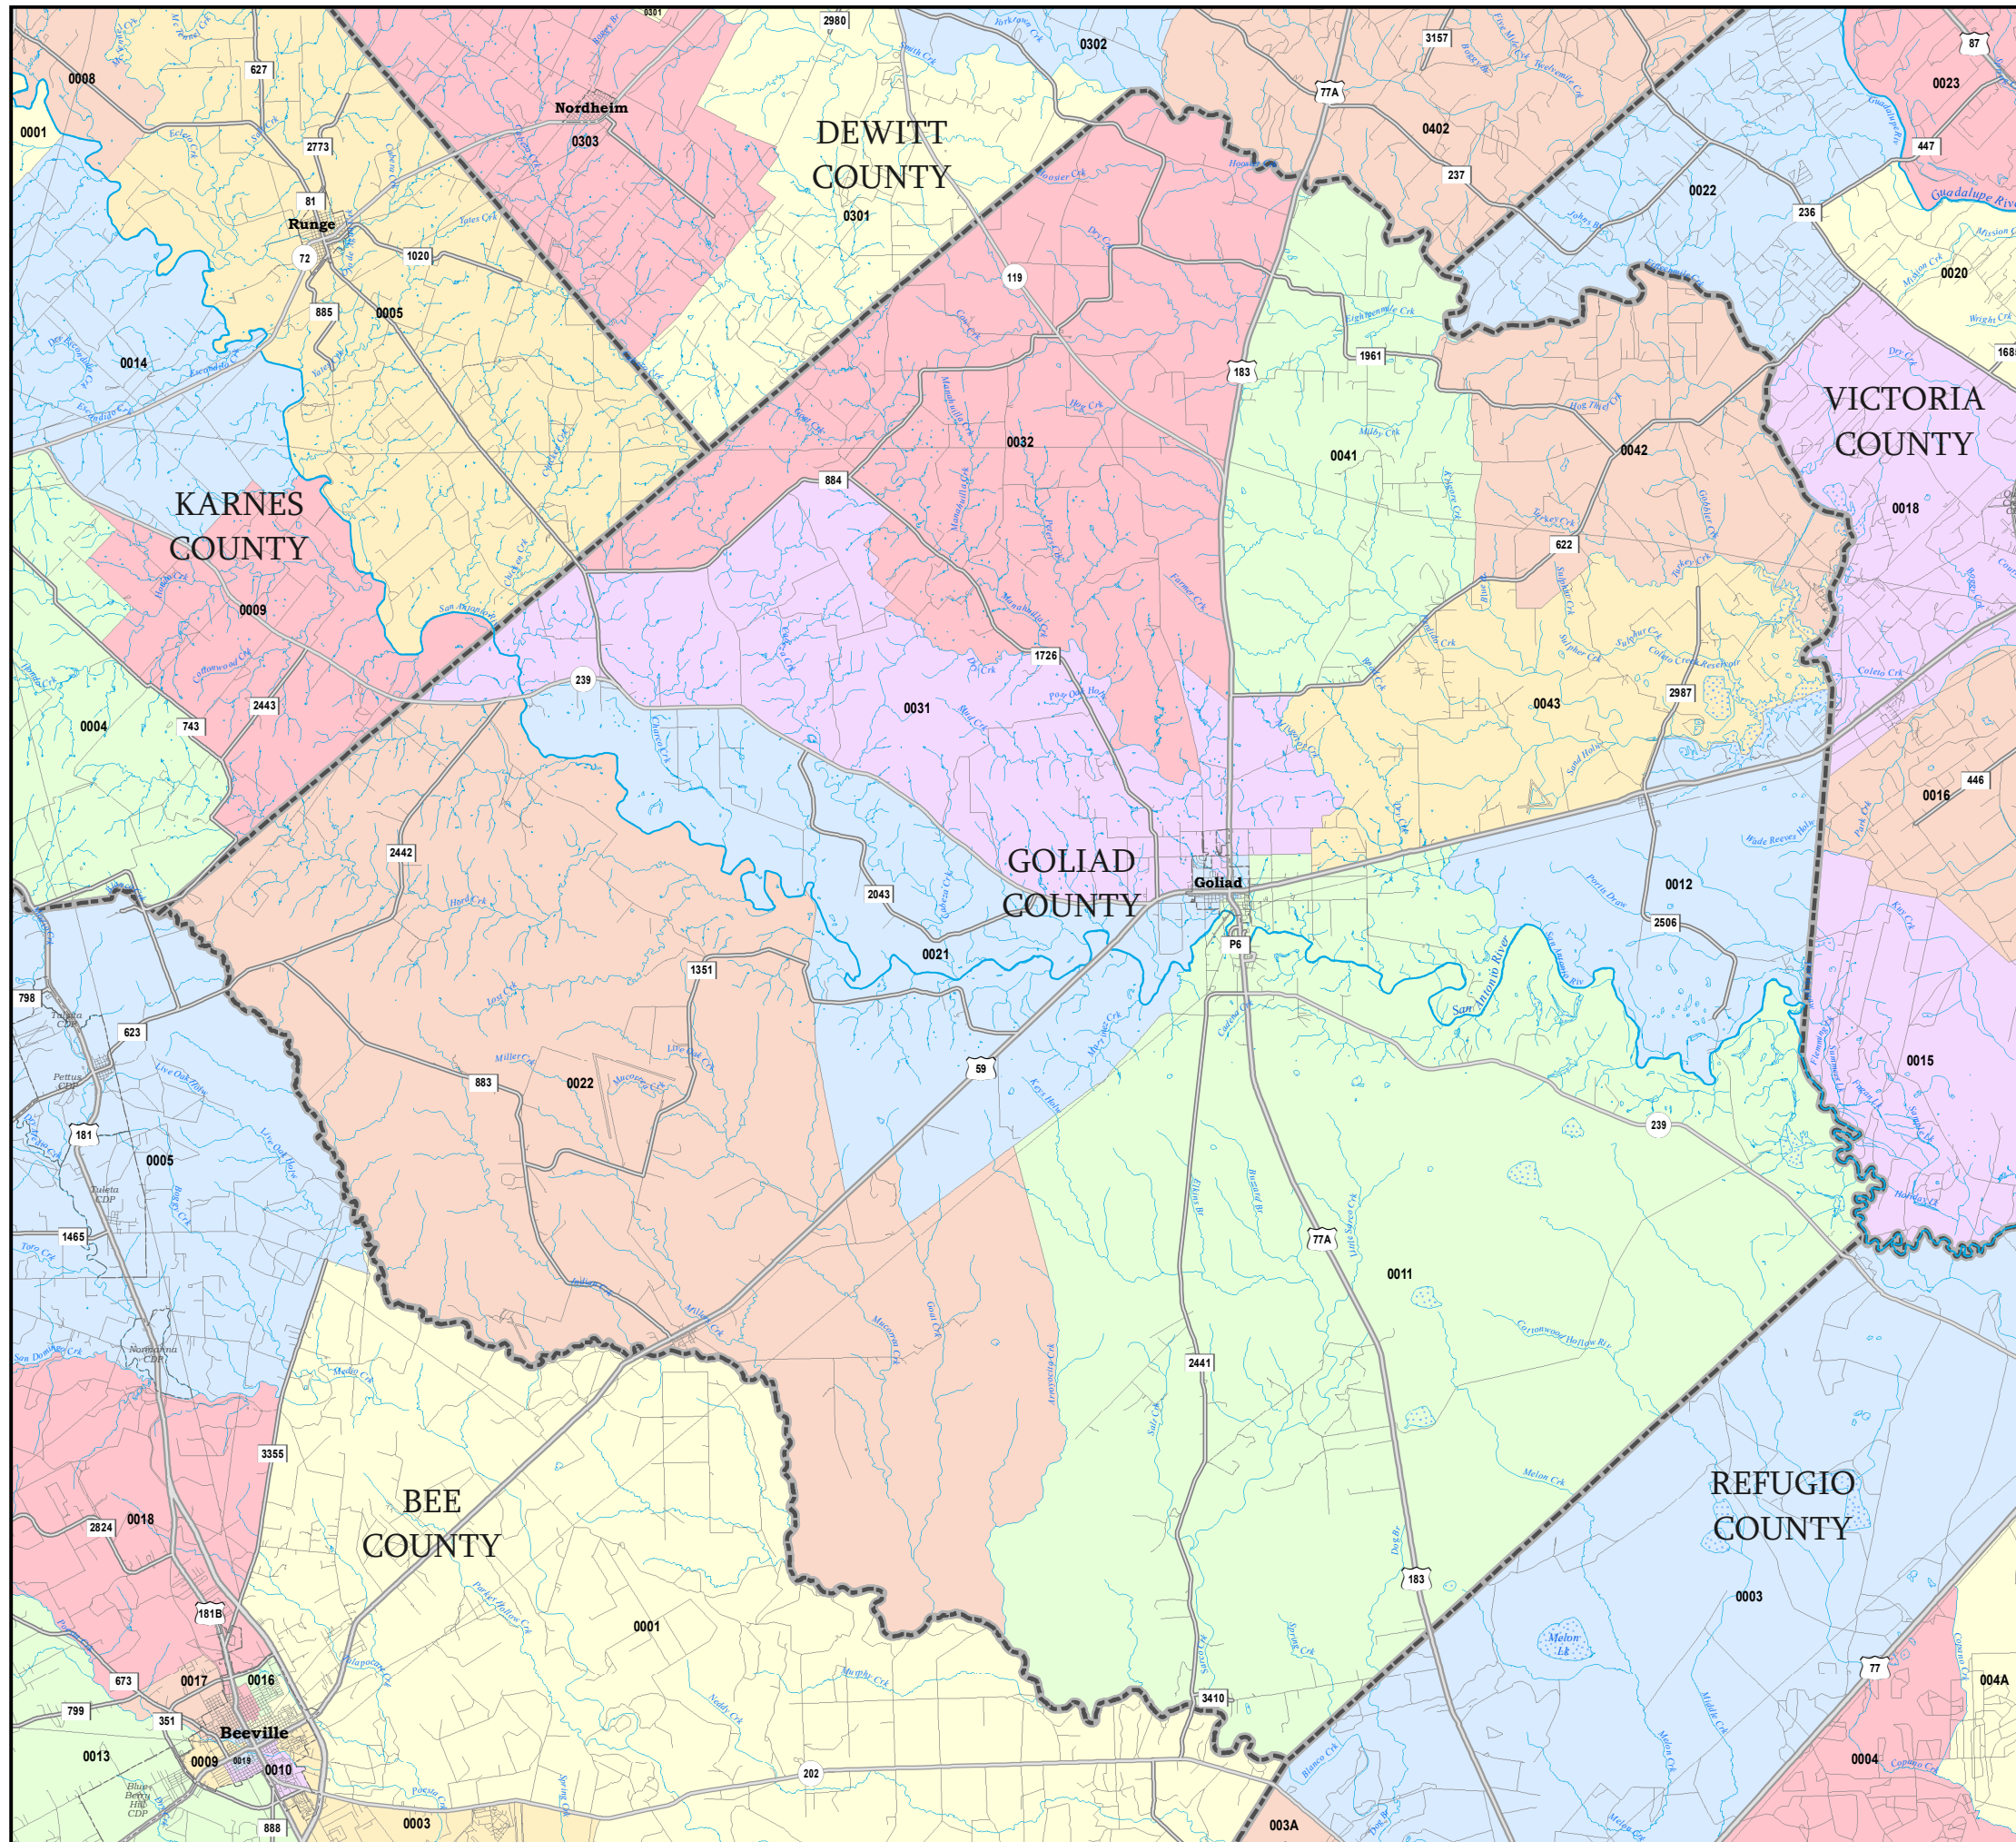

GOLIAD COUNTY

2022 Primary Precincts

-  **Cities**
-  *Census Designated Places (CDPs)*
-  **COUNTIES**
-  *Water*
-  *Streams*
-  **2022 Primary Precincts**

Boundaries other than for legislative, congressional, or State Board of Education districts are for informational purposes only and may be approximate.