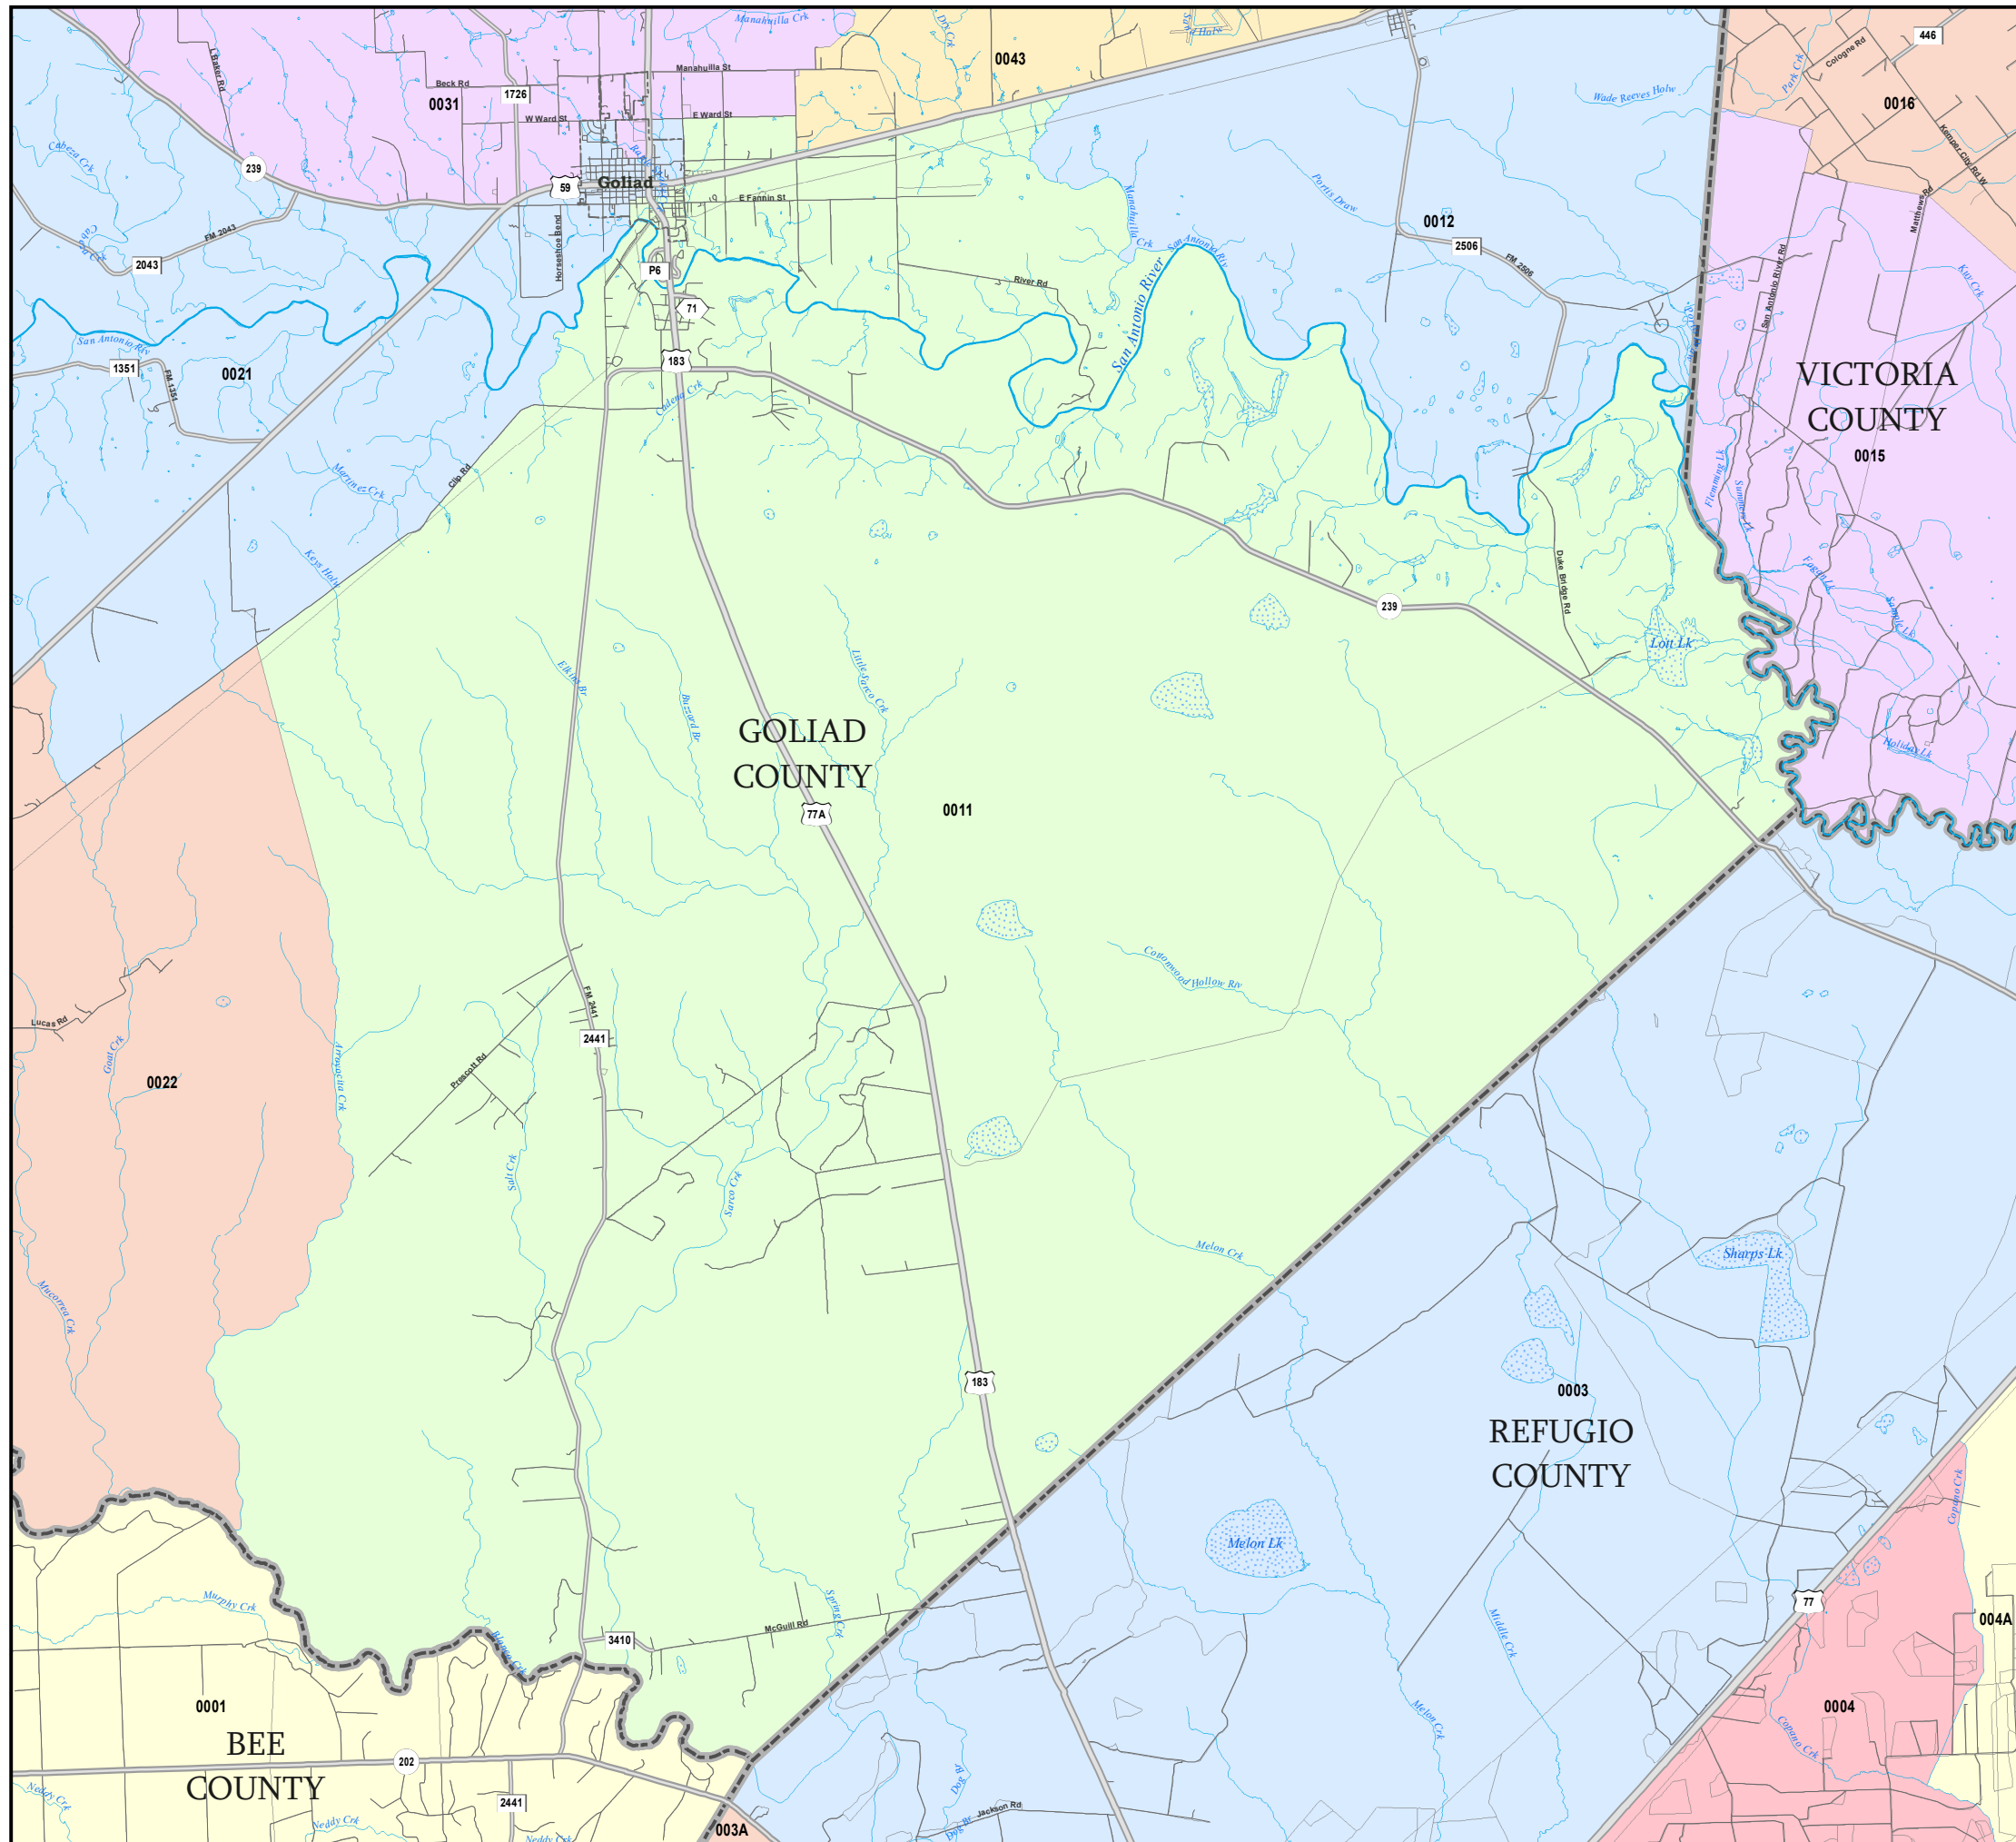

Map ID 1503
09/13/22 17:06:03

54941
2020 Census

CITY OF GOLIAD

2022 Primary Precincts

-  **Cities**
-  *Census Designated Places (CDPs)*
-  **COUNTIES**
-  *Water*
-  *Streams*
-  **2022 Primary Precincts**

Boundaries other than for legislative, congressional, or State Board of Education districts are for informational purposes only and may be approximate.

PRECINCT 0011 GOLIAD COUNTY

2022 Primary Precincts

- Cities**
- Census Designated Places (CDPs)*
- COUNTIES**
- Water*
- Streams*
- 2022 Primary Precincts**

Boundaries other than for legislative, congressional, or State Board of Education districts are for informational purposes only and may be approximate.