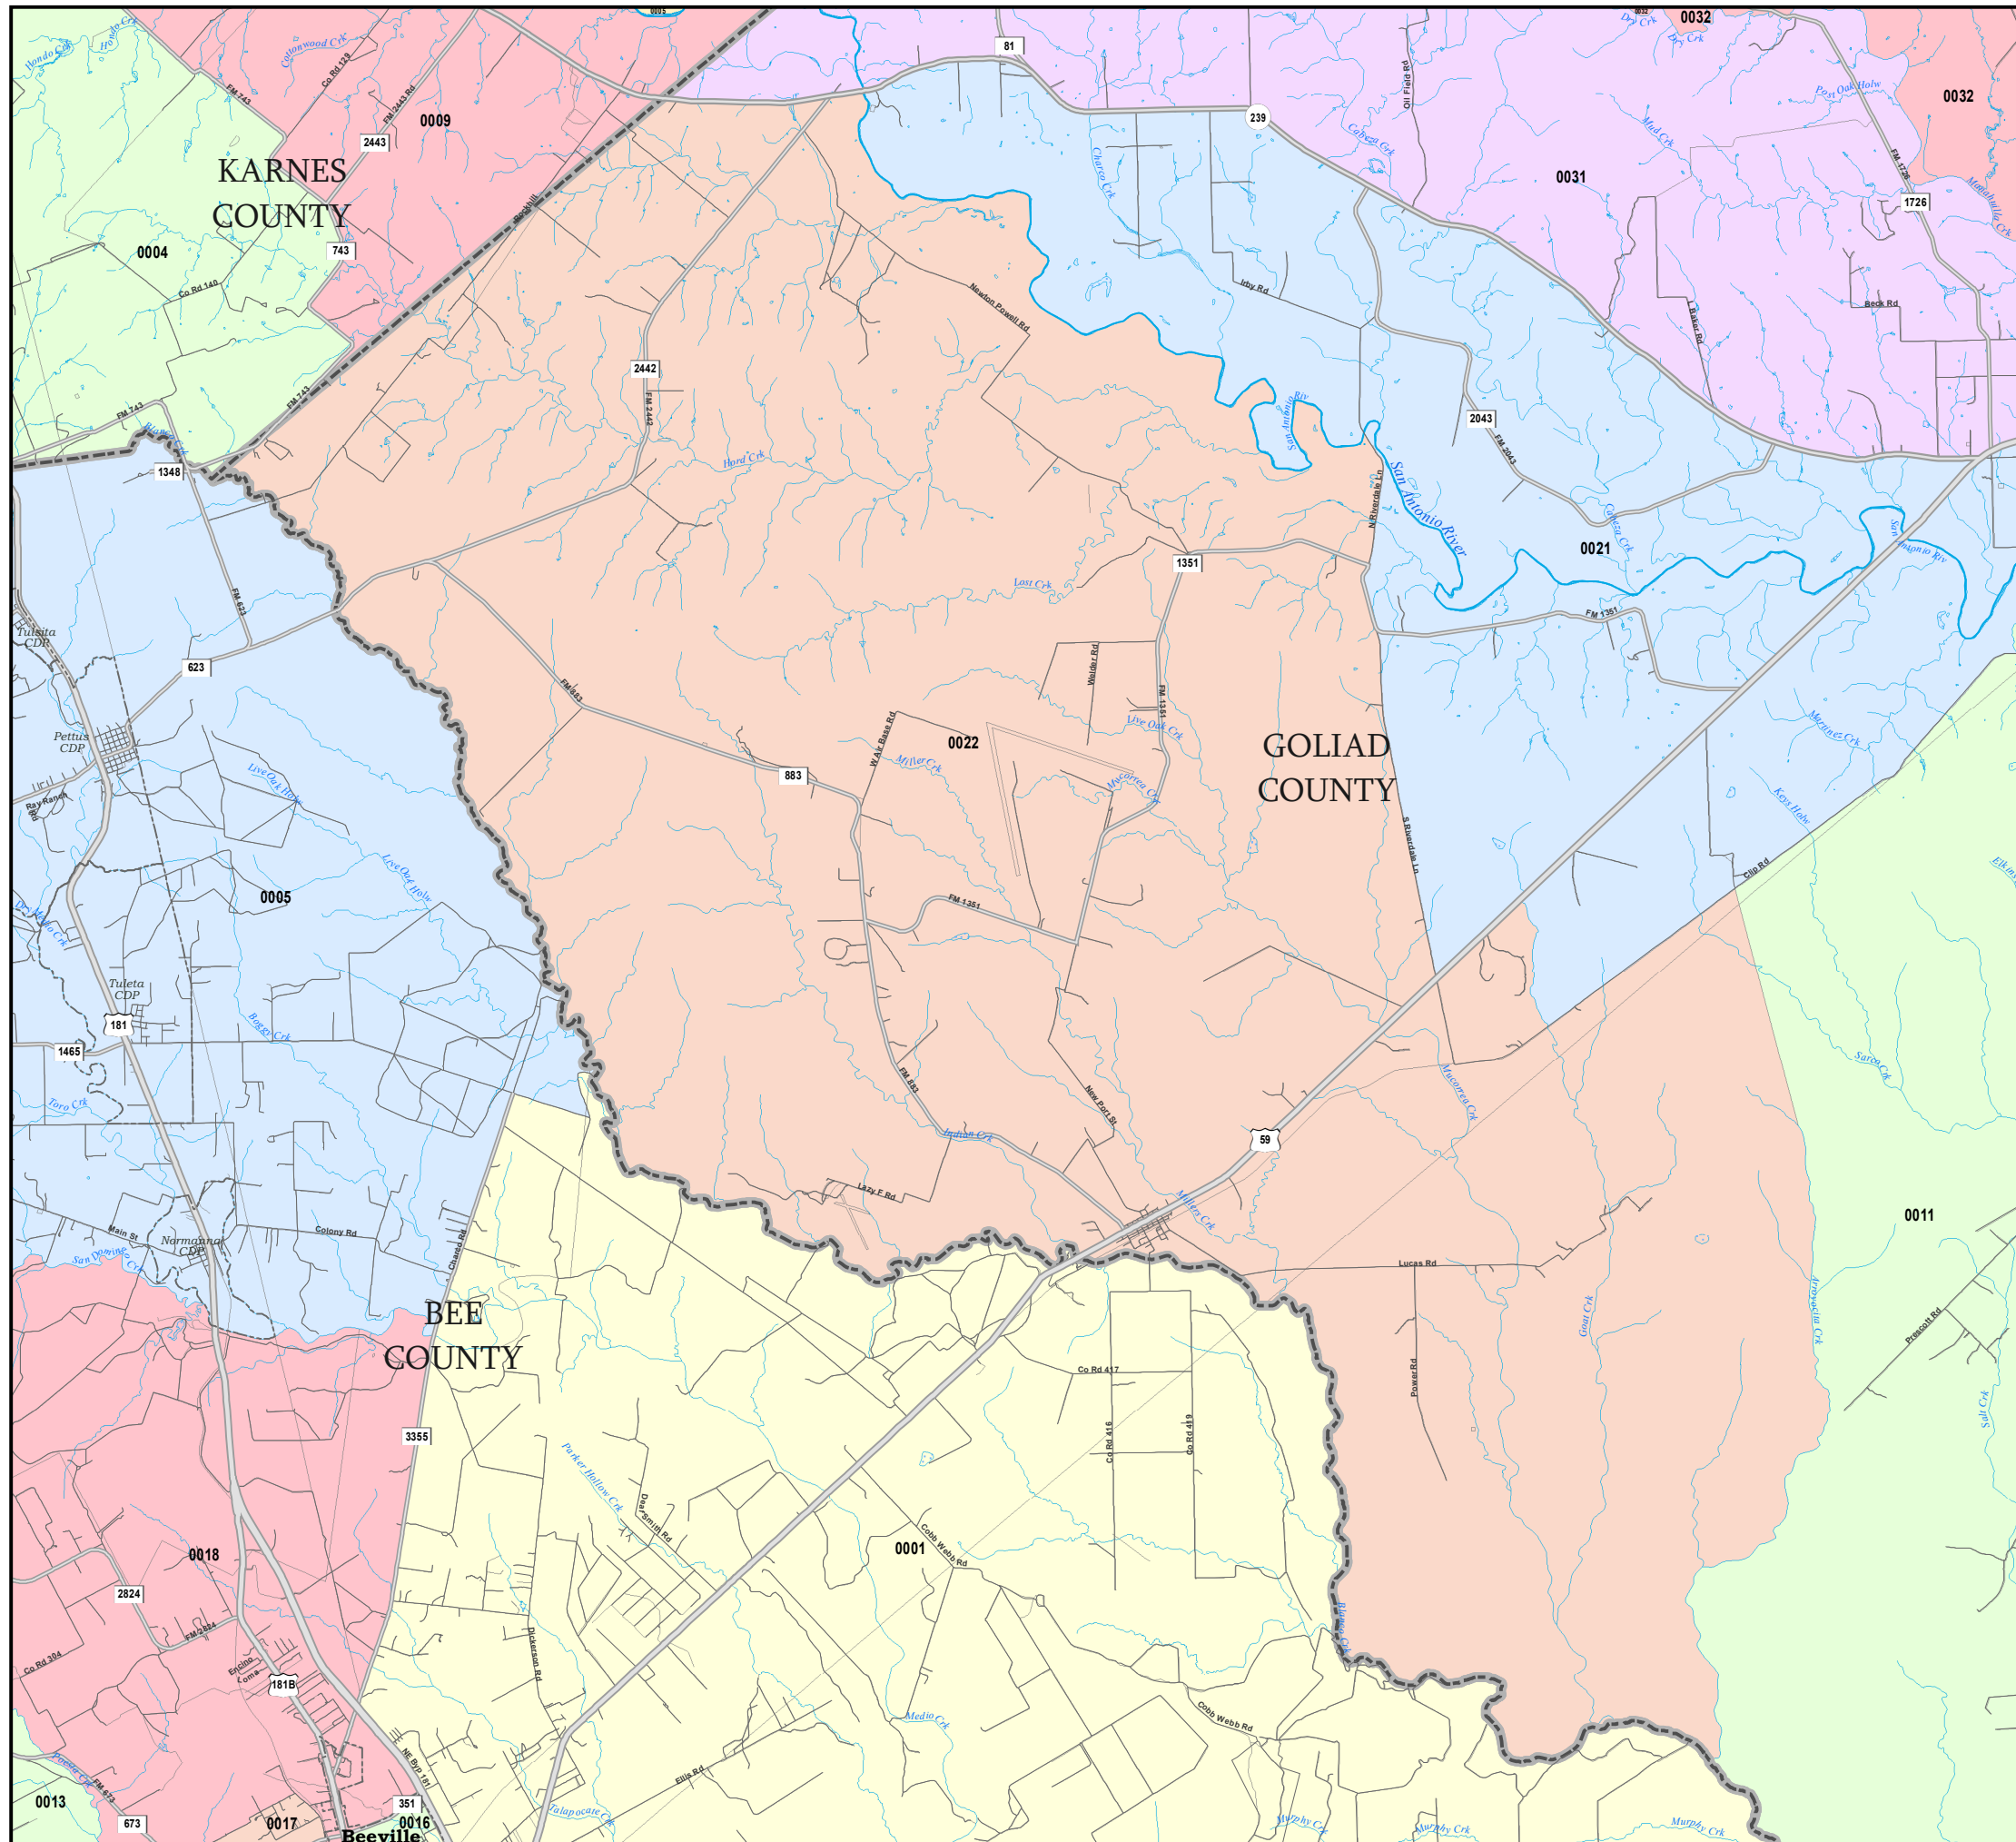

PRECINCT 0022 GOLIAD COUNTY

2022 Primary Precincts

- **Cities**
- *Census Designated Places (CDPs)*
- **COUNTIES**
- *Water*
- *Streams*
- **2022 Primary Precincts**