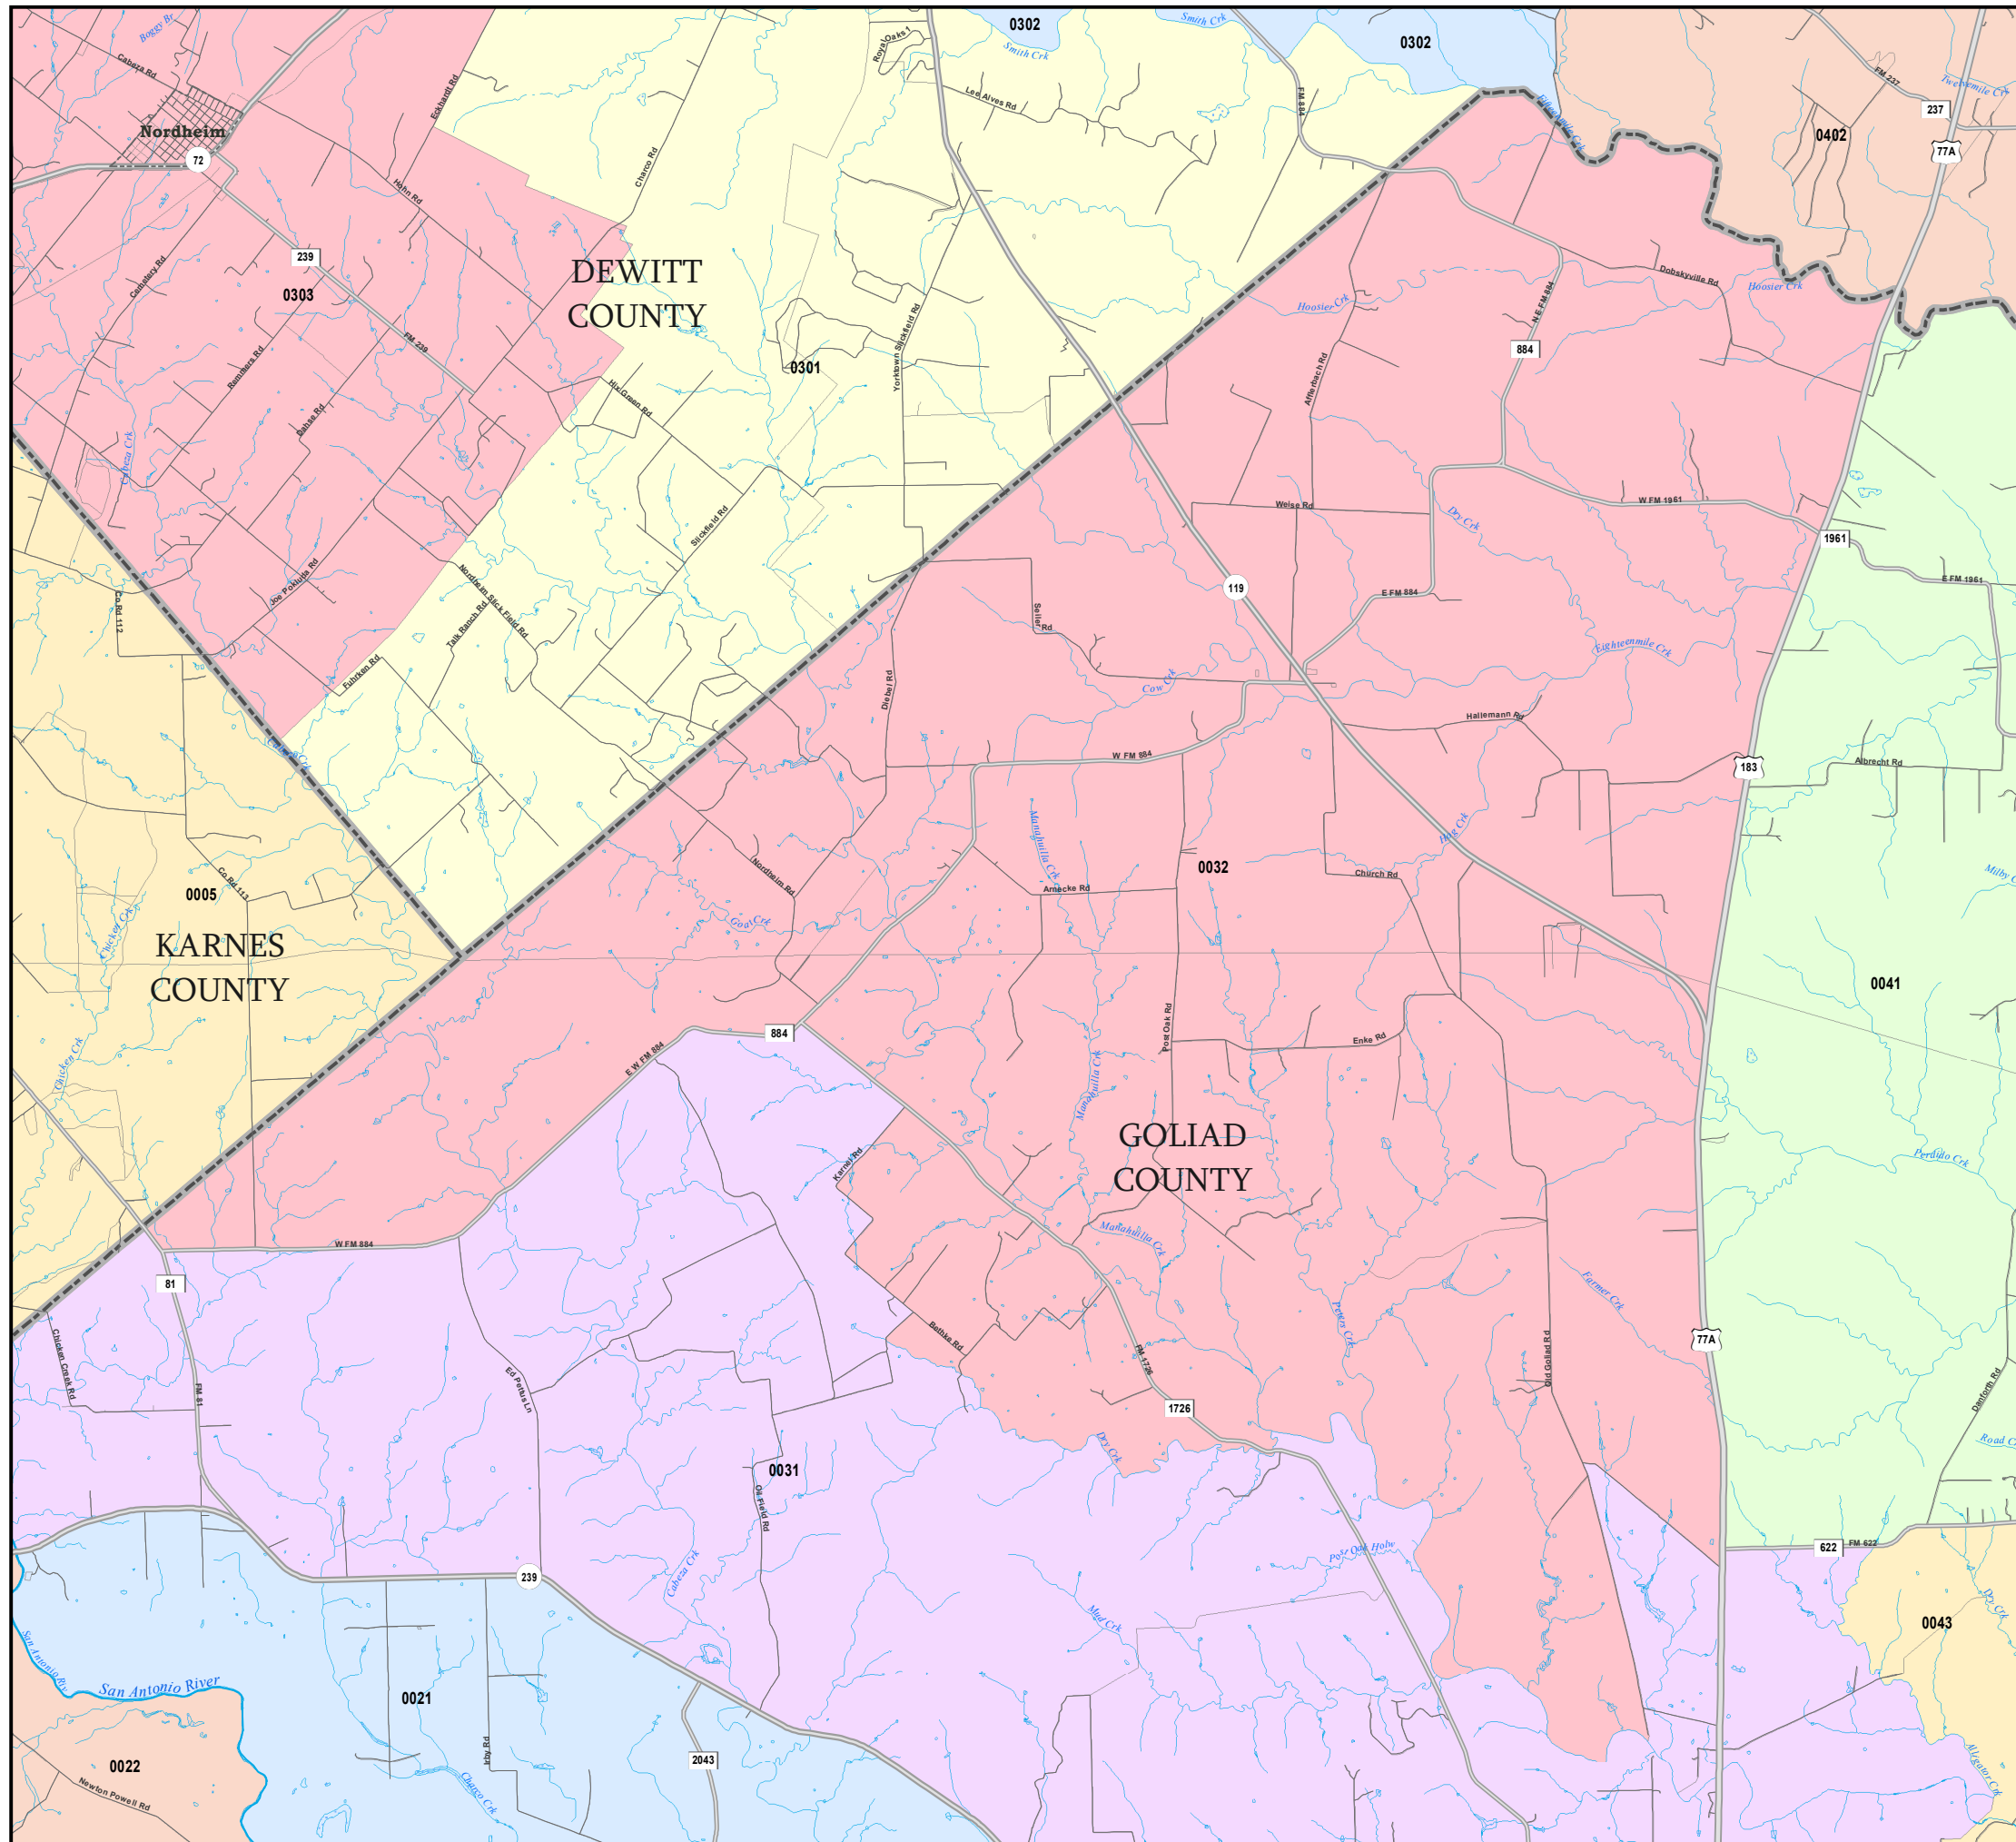

PRECINCT 0032 GOLIAD COUNTY

2022 Primary Precincts

- **Cities**
- *Census Designated Places (CDPs)*
- **COUNTIES**
- *Water*
- *Streams*
- **2022 Primary Precincts**