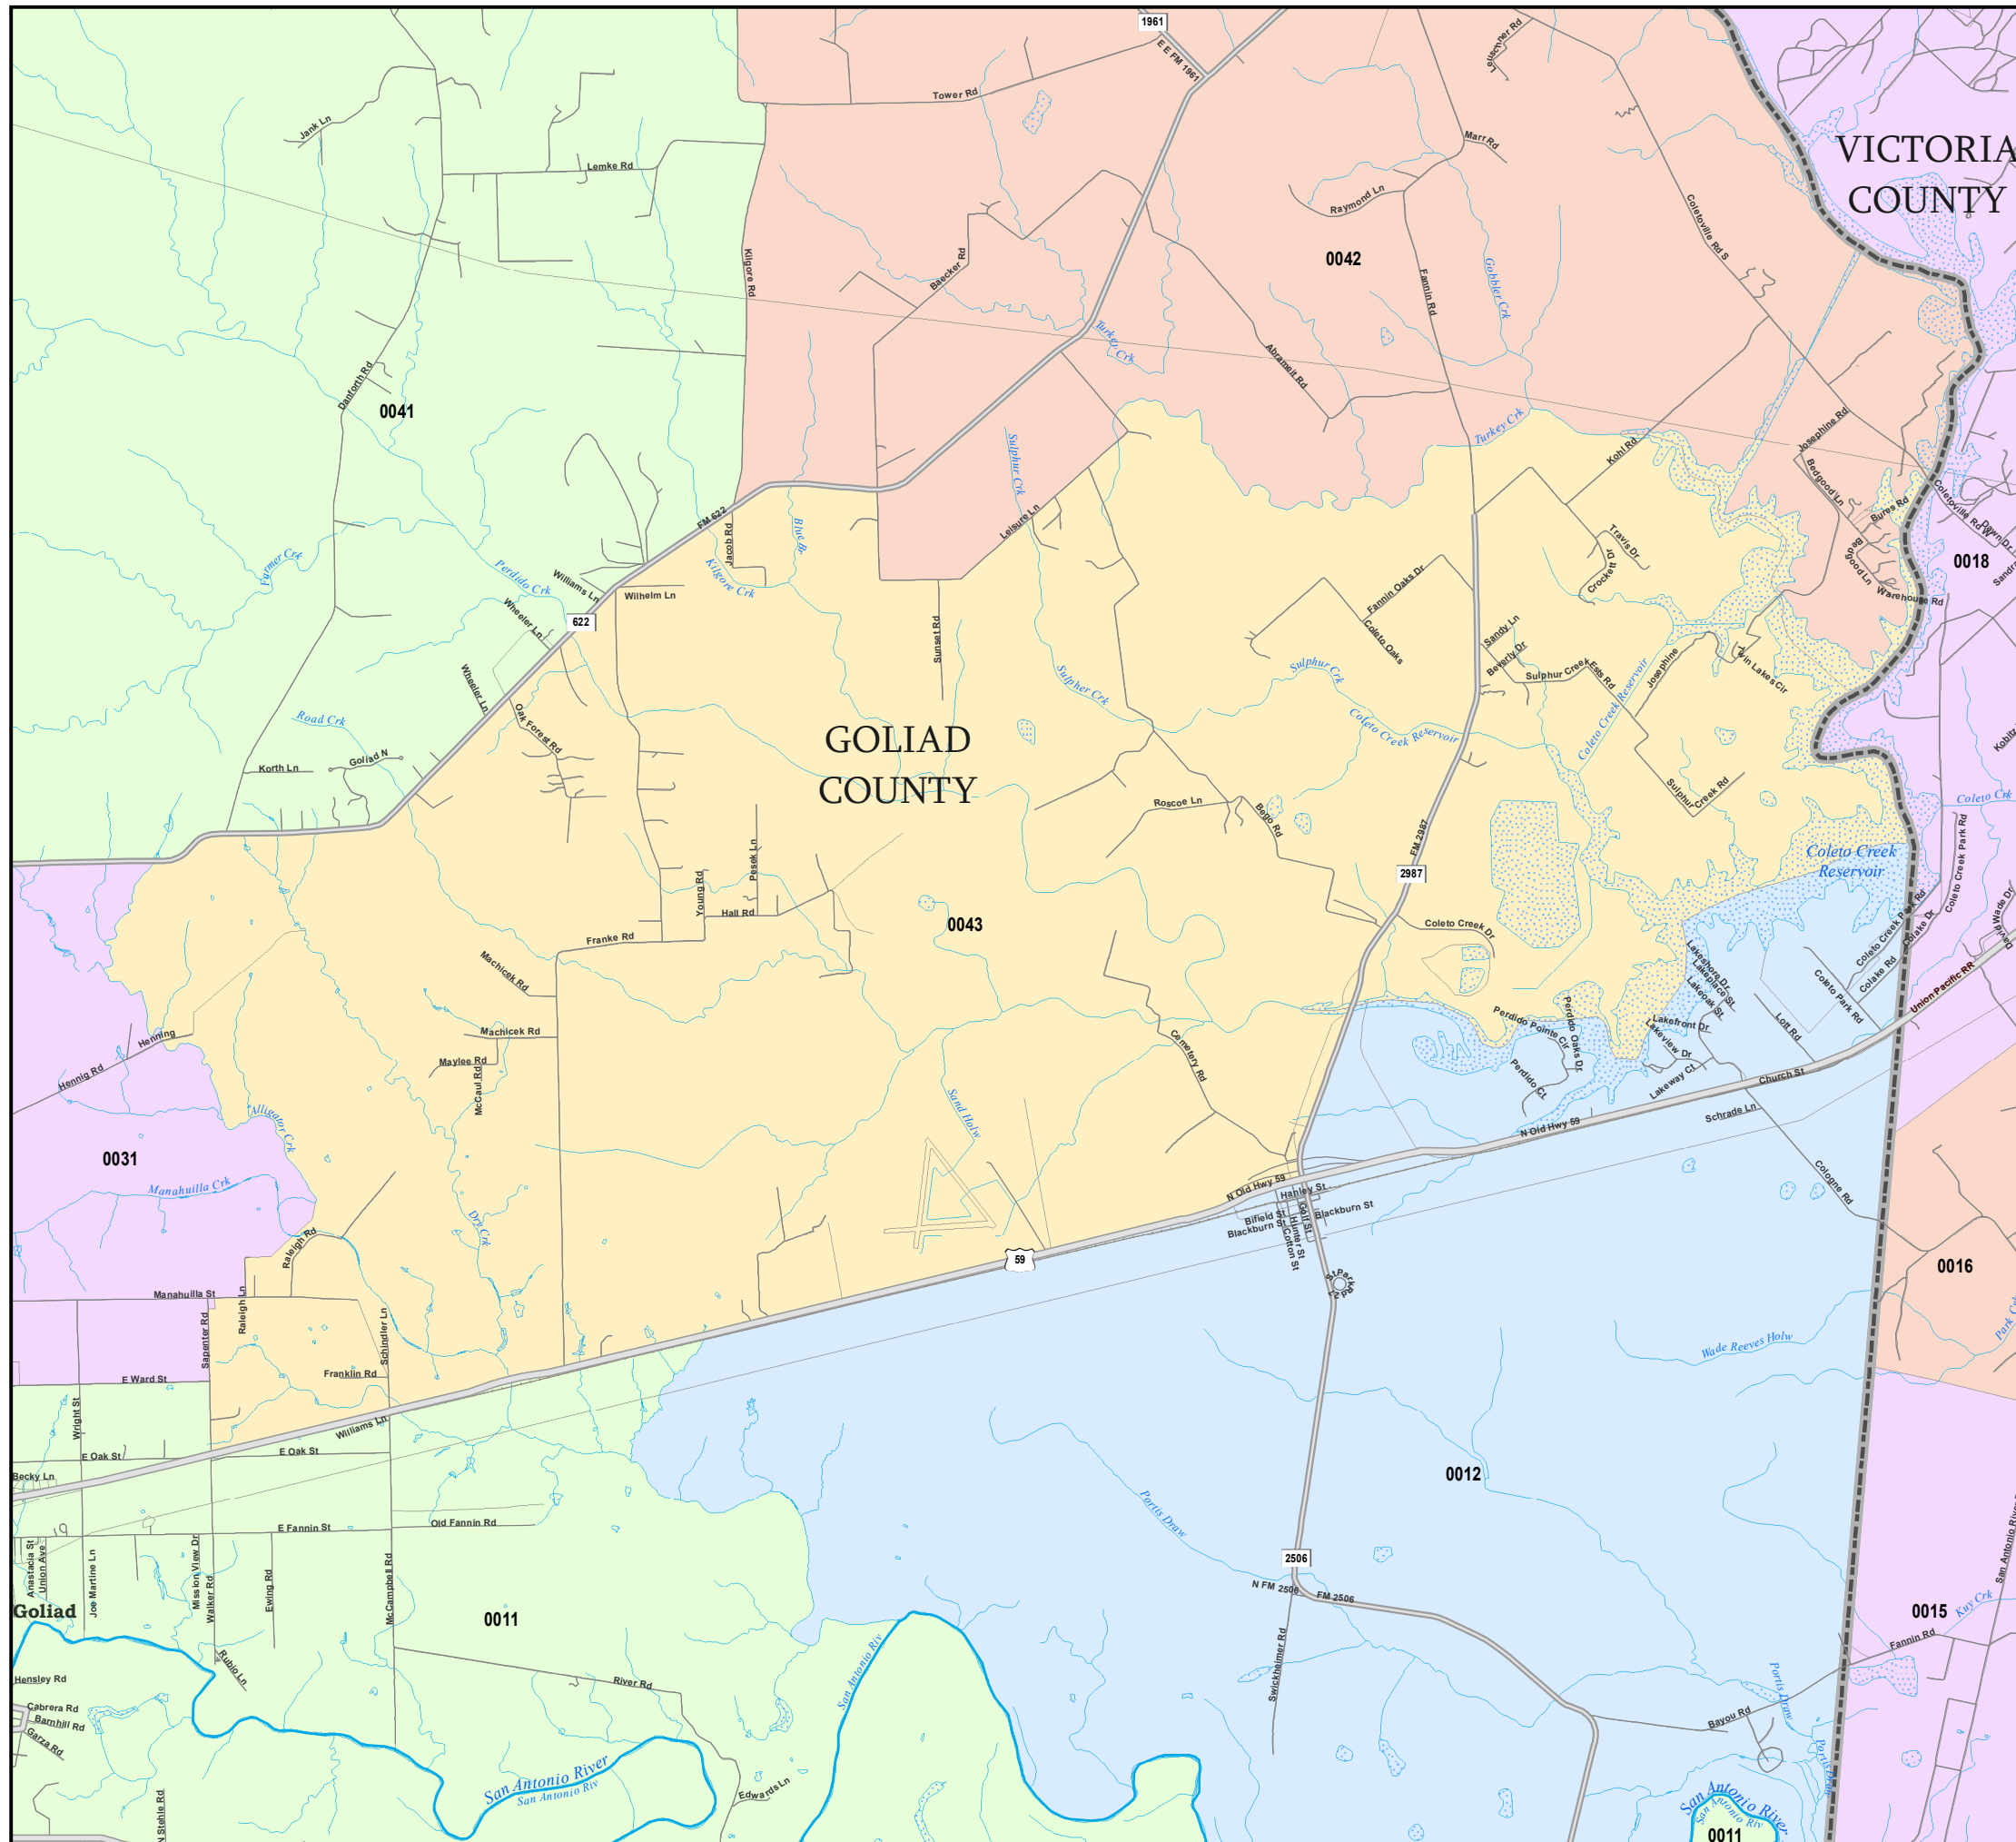

PRECINCT 0043 GOLIAD COUNTY

2022 Primary Precincts

- Cities
- Census Designated Places (CDPs)
- COUNTIES
- Water
- Streams
- 2022 Primary Precincts